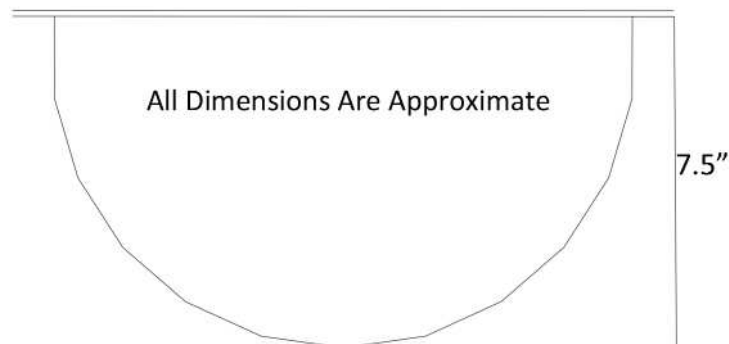

Available Drains:

- **D004** Grid Strainer
- **D005** Lift and Turn
- **D006** Pop-up w/ lift rod
- **D101-** Decorative Drains
- **D604**

DIMENSIONS WILL VARY. DO NOT use this sheet as a guide for countertop cuts.