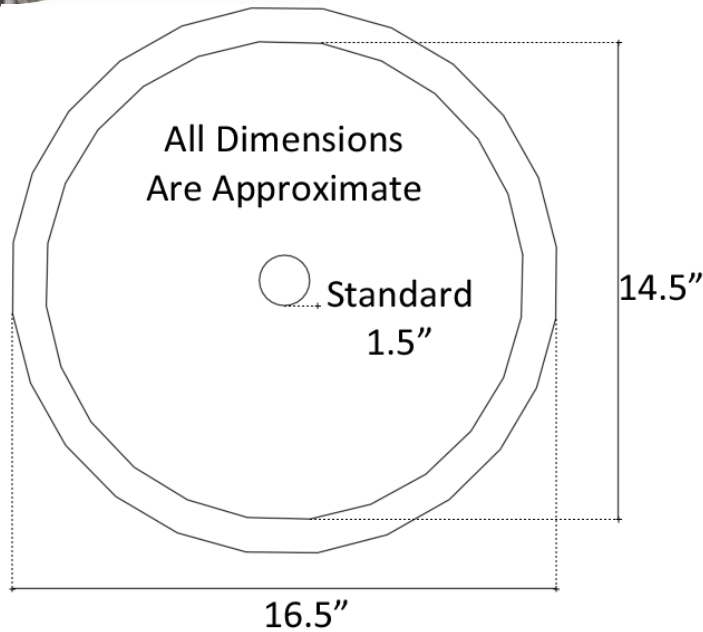

Description:

- Copper
- Drop-In or Undermount
- Use standard 1.5" drain
- Clean with mild soap
No abrasive chemicals

Available Finishes:

- DB** Dark Bronze
- WC** Weathered Copper
- PN** Polished Nickel
- SN** Satin Nickel
- PW** Pewter

Available Drains:

- D004** Grid Strainer
- D005** Lift and Turn
- D006** Pop-up w/ lift rod
- D101-** Decorative Drains
- D604**

DIMENSIONS WILL VARY. DO NOT use this sheet as a guide for countertop cuts.